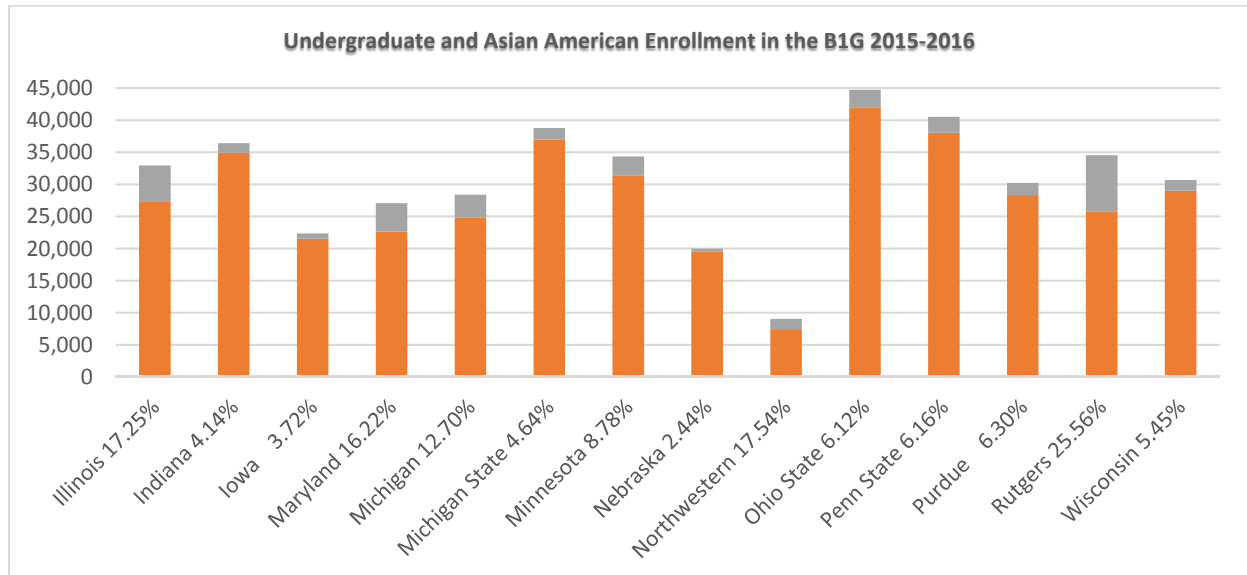

Don't You (Forget About Me): Ethnic Asians, the Model Minority, and the Overlooked Race
 Christopher Cayari
 Purdue University
ccayari@purdue.edu

Statistics from census.org

Statistics from Common Data Set, compiled by Xavier Hernandez, Purdue University

ASIAN AMERICAN & ASIAN
AAARCC
RESOURCE & CULTURAL CENTER

Asian American Populations in the Big 10: Comparing Universities vs. States

Xavier Hernandez, Purdue University

University	Campus Undergraduates ¹	State Population ²
Illinois	17.25%	5.53%
Indiana	4.14%	2.15%
Iowa	3.72%	2.33%
Maryland	16.22%	6.83%
Michigan	12.70%	3.16%
Michigan State	4.64%	3.16%
Minnesota	8.78%	5.00%
Nebraska	2.44%	2.41%
Northwestern	17.54%	5.53%
Ohio State	6.12%	2.25%
Penn State	6.16%	3.41%
Purdue	6.30%	2.15%
Rutgers	25.56%	9.56%
Wisconsin	5.45%	2.85%