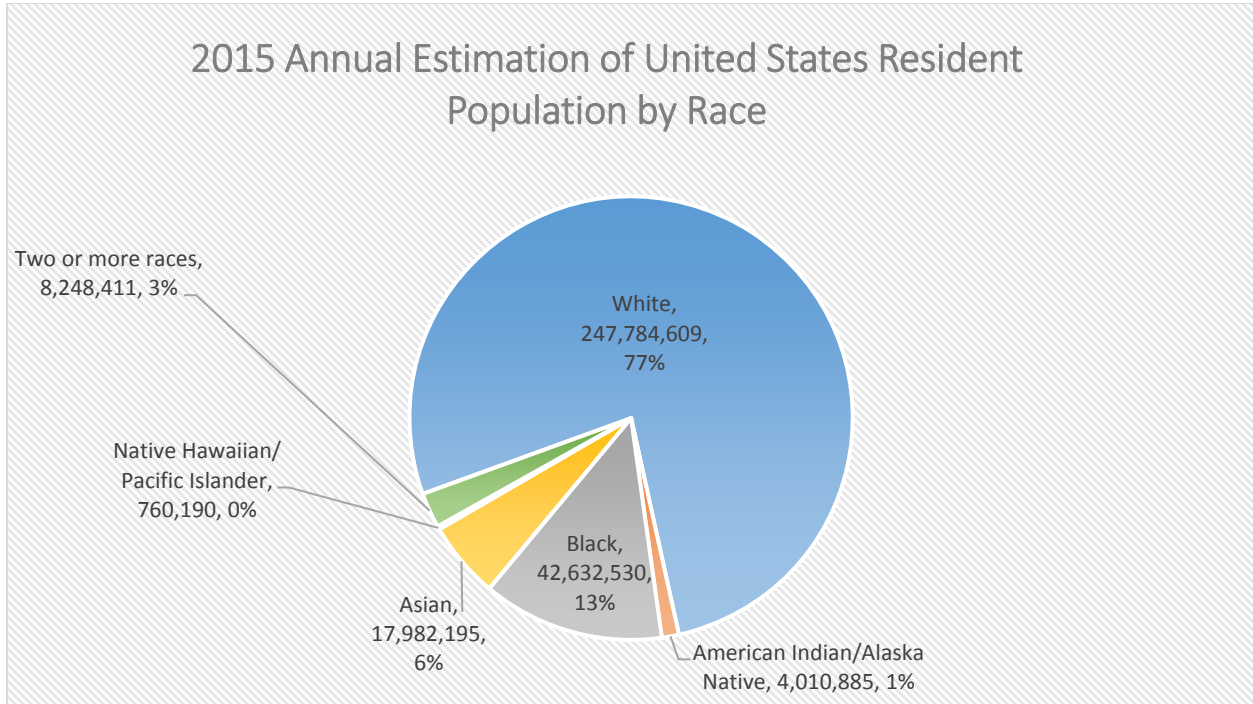

Don't You (Forget About Me): Ethnic Asians, the Model Minority, and the Overlooked Race
Christopher Cayari
Purdue University
ccayari@purdue.edu

Statistics from census.org